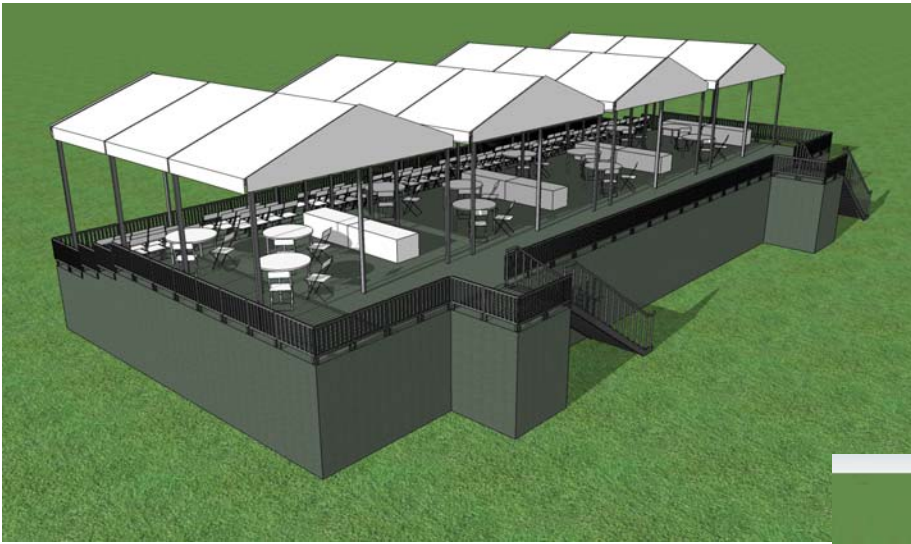

Allianz-Skybox

KARL's
EVENT RENTAL

20'x30' (6m x 9m) Clearspan
Scaffolding
Stairs to Entrance

Inside:
(3) 48" Round Tables + 6 Chairs
(2) 6' Table - Buffet
(24) Chairs