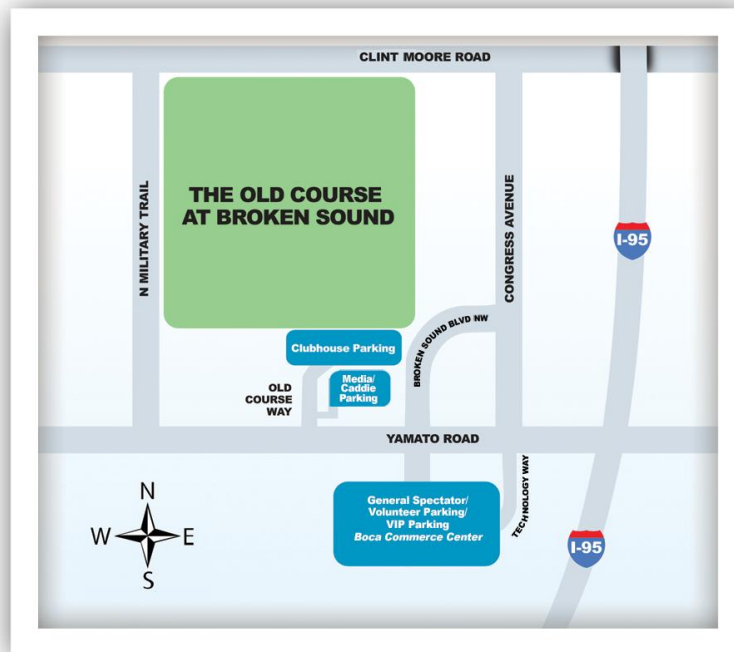

Parking and Directions

Directions to VIP Parking

- From I-95: Exit Yamato West (heading I-95 North #48B, heading I-95 South #48)
Turn LEFT at NW Broken Sound Parkway (third light)
At the first round-a-bout turn LEFT onto Telecom Drive.
- From FL Turnpike: Exit Glades Road
Make a LEFT at Jog Road
Turn RIGHT at Yamato
Turn RIGHT at NW Broken Sound Parkway (fourth light)
At the first round-a-bout turn LEFT onto Telecom Drive.

Allianz Championship Tournament General Spectator & Volunteer Parking

- From I-95: Exit Yamato West (heading I-95 North #48B, heading I-95 South #48)
Turn LEFT at Congress/Technology Way
Turn RIGHT at stop sign
Follow signs to tournament parking
- From FL Turnpike: Exit Glades Road
Make a LEFT Jog Road
Turn RIGHT at Yamato
Turn RIGHT at Congress/Technology Way
Turn RIGHT at stop sign
Follow signs to tournament parking

Directions to Media/Caddie Parking @ LifeTime Fitness

- From I-95: Exit Yamato West (heading I-95 North #48B, heading I-95 South #48)
Turn RIGHT at Old Course Way (fourth light)
- From FL Turnpike: Exit Glades Road
Make a LEFT at Jog Road
Turn RIGHT at Yamato
Turn LEFT at Old Course Way (third light)