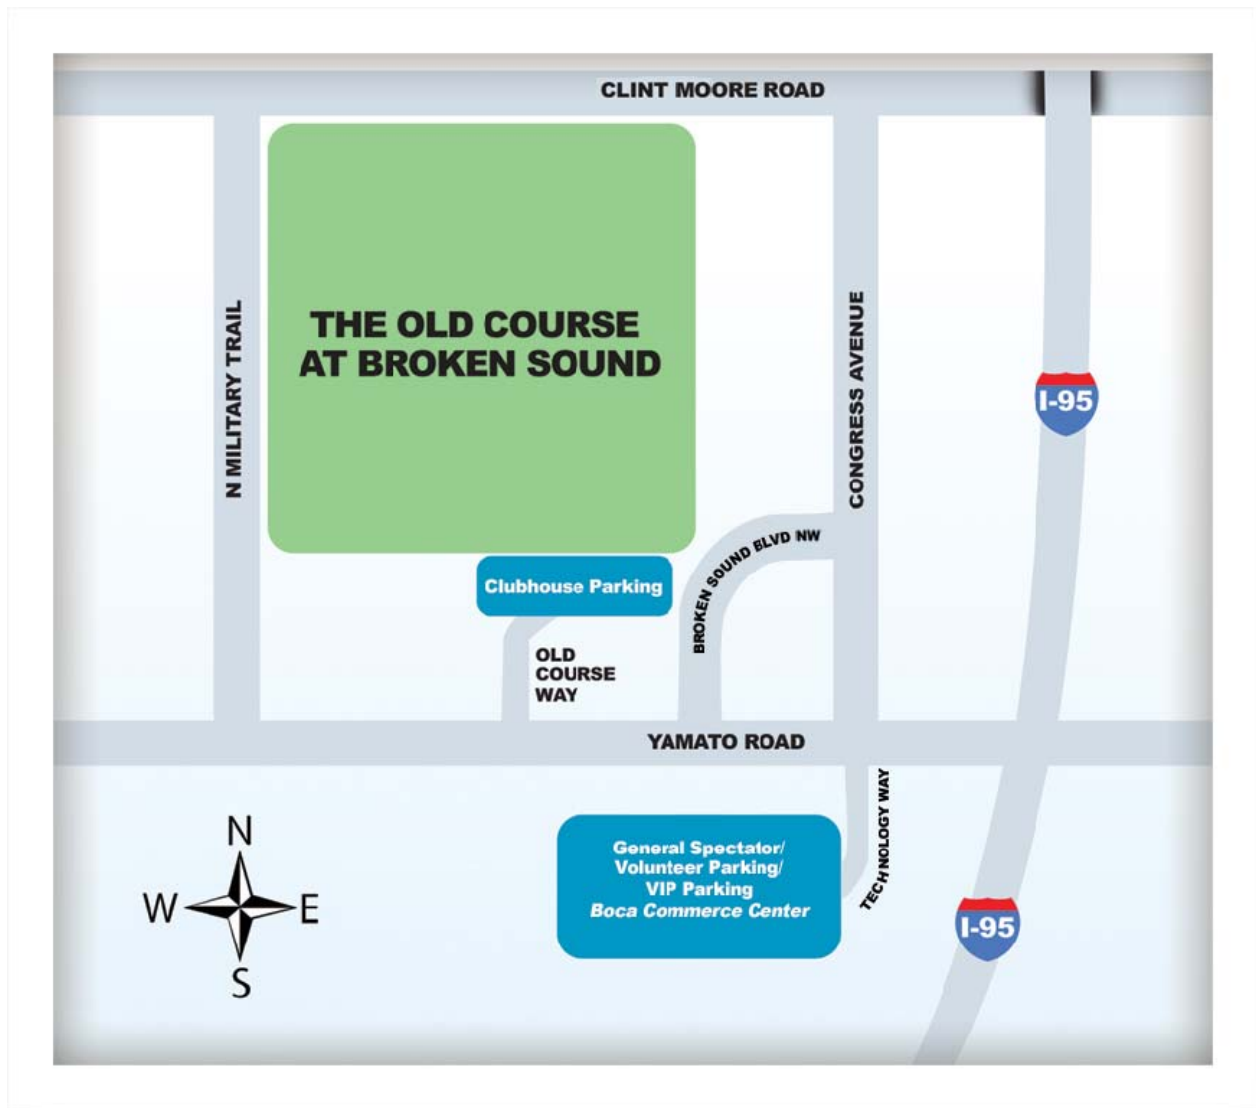

ALLIANZ CHAMPIONSHIP VOLUNTEER PARKING MAP

From I-95

1. Exit Yamato West
2. Turn LEFT at Congress/Technology Way
3. Turn RIGHT at stop sign
4. Follow signs to Allianz Championship parking.

Busses will drop you off at the tournament's main entrance.

From the Turnpike

1. Exit Glades Road, turn LEFT
2. Turn LEFT at Jog Road
3. Turn RIGHT at Yamato
4. Turn RIGHT at Congress/Technology Way
5. Turn RIGHT at stop sign
6. Follow signs to Allianz Championship parking.

Busses will drop you off at the tournament's main entrance.